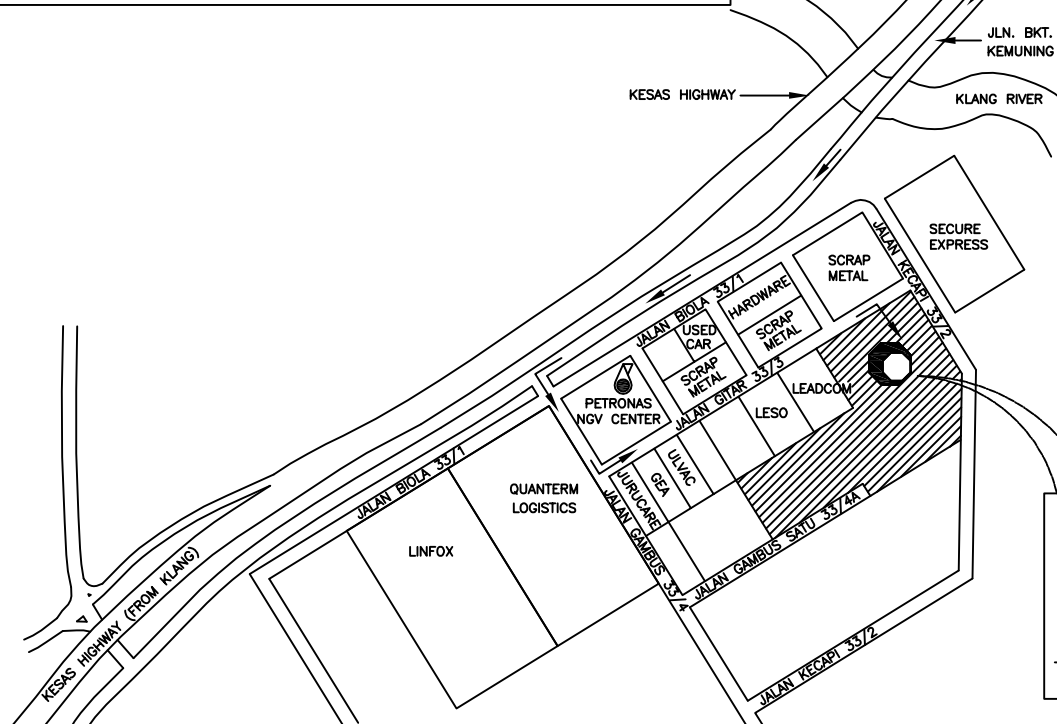

SEE ENLARGEMENT

REMARK :  
TAKE EXTREME  
LEFT LANE INTO  
JALAN BUKIT KEMUNING

WE ARE HERE

GALVAPOLE INDUSTRIES SDN. BHD.  
NO. 9, JALAN KECAPI 33/2, ELITE INDUSTRIAL ESTATE  
JALAN BUKIT KEMUNING, 40350 SHAH ALAM,  
SELANGOR DARUL EHSAN, MALAYSIA.  
TEL : 603-51213300 (6 LINES) FAX : 603-51212828